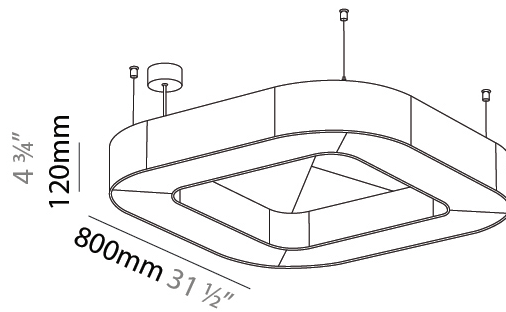

base number   LED Dimming   Color Temperature   Finishes (Diamond)   Finish Options   Diffuser Options   Cable Length

1. To build a product code in our configurator select the specify button on the base model # product page
2. To build a manual product code on this datasheet choose from the options listed below in blue font and add the suffix to the base model #

GENERAL

Series: Quantum Acoustic
Brand: Prolicht
Division: Architectural
Mounting Type: Suspension
Mounting Location: Ceiling
Subcategory: Acoustic

PHYSICAL

Shape: Round
Length (mm): 800
Length (in): 31 1/2
Width (mm): 800
Width (in): 31 1/2
Height (mm): 120
Height (in): 4 3/4
Light Distribution: Direct
Diffuser: PMMA - Opal / Micro-Prism
Fixture Finish: SSR / BKV / CWI / CRY / HAB / UFT / ITA / RUA / FTG / MYG / LOD / PUS / FRO / FUP / KIA / POP / BLS / SPG / MEY / GOH / GUM / CHC / COM / ABZ / JAG / OBR / MOS / ROR
Accent Finish: ANC / ASH / BNA / BTC / BZE / CEL / EGG / EVG / FOG / FOS / FST / FUA / IRI / IRO / KHA / LIC / LIM / MER / MSN / MUS / ONX / PEA / PLU / POL / PPY / RAY / ROY / RST / STE / SWD / TAN / TAU
Fixture Material: Aluminum
Cable Details: 2 000mm / 78 3/4" or 6 000mm / 236 1/4" Transparent Cable

ELECTRICAL

Lamp Type: LED (Zhaga Standard)
Input Wattage (W): 58.7

LED

Color Temperature (°K): 2700 / 3000 / 3500 / 4000
Max. Delivered Lumen (lm): Max 6423
Nominal Lumen (lm): Max 8759
CRI: >90 CRI
Lamp Life (hrs): 50000

OPTICAL

RATINGS AND CERTIFICATIONS

Certified By: CSA Certified to UL and CSA Standards
IP rating: IP20