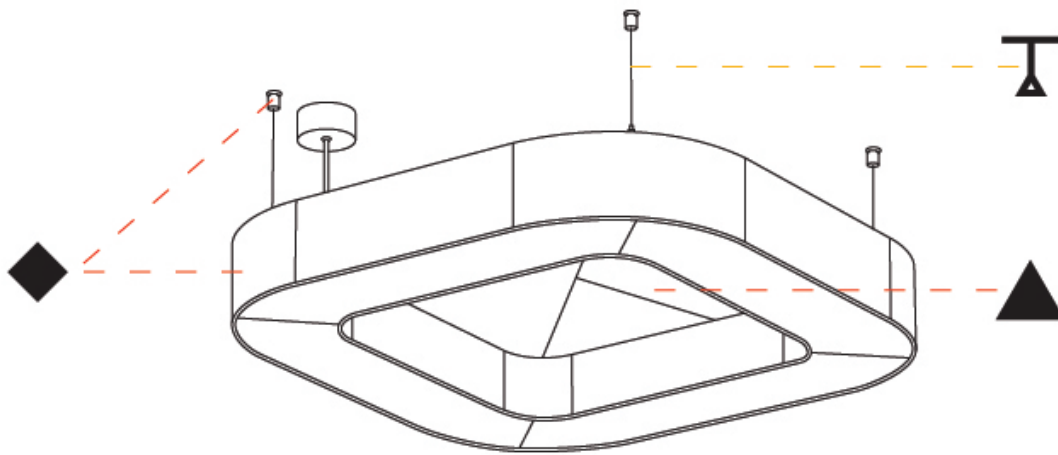

A300735-

PROJECT	_____
TYPE	_____
SPECIFIER	_____
QUANTITY	_____
DATE	_____

A